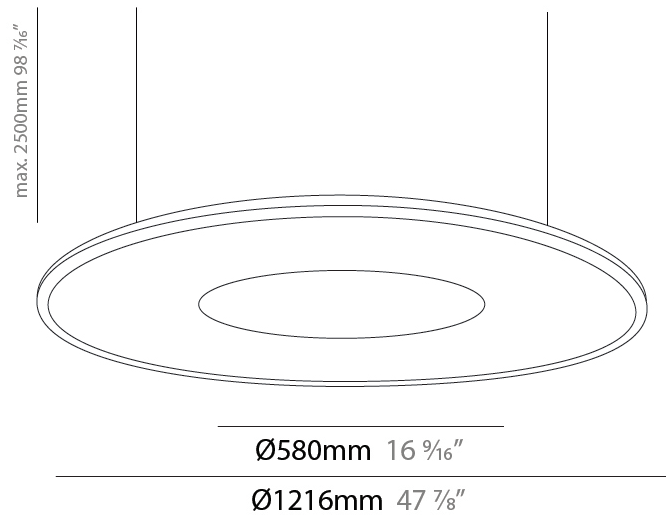

HARMONY RING SUSPENSION

A51066-

base number	Color	Finish	Diffuser
	Temperature	Options	Options

1. To build a product code in our configurator select the specify button on the base model # product page
2. To build a manual product code on this datasheet choose from the options listed below in blue font and add the suffix to the base model #

GENERAL

Series: Harmony Ring
Partner: Ivela
Division: Architectural
Installation: Suspension
Product Type: Panels
Mounting Location: Ceiling
Light Distribution: Direct

PHYSICAL

Shape: Round
Diameter (mm): 1216
Diameter (in): 47 7/8
Height (mm): 19
Height (in): 3/4
Max. Overall Height (mm): 2500
Max. Overall Height (in): 98 7/16
Diffuser: PMMA - Opal / Prismatic
Fixture Finish: WHI / BLK / GLD
Fixture Material: Aluminum

ELECTRICAL

Lamp Type: LED
Input Wattage (W): 78
Dimming: Tri-Mode (Non-Dimming and Phase Dimming (120Vac only) and 0-10V Dimming)
Driver Included: No
Driver Location: Remote
Driver Type: Constant Voltage - Universal
Driver Class: Class 2
Housing: ENCP 5 (ERP) ENCP 8 (SC Power)
Input Voltage (V): 120 - 277
Output Voltage (V): 24

LED

Color Temperature (°K): 2700 / 3000 / 3500 / 4000
Max. Delivered Lumen (lm): 5472 / 5700 / 5869 / 6042
Nominal Lumen (lm): 9120 / 9500 / 9783 / 10070
CRI: >93 CRI
Lamp Life (hrs): 50000

OPTICAL

RATINGS AND CERTIFICATIONS

Certified By: Certified for North American Standards
IP rating: IP20