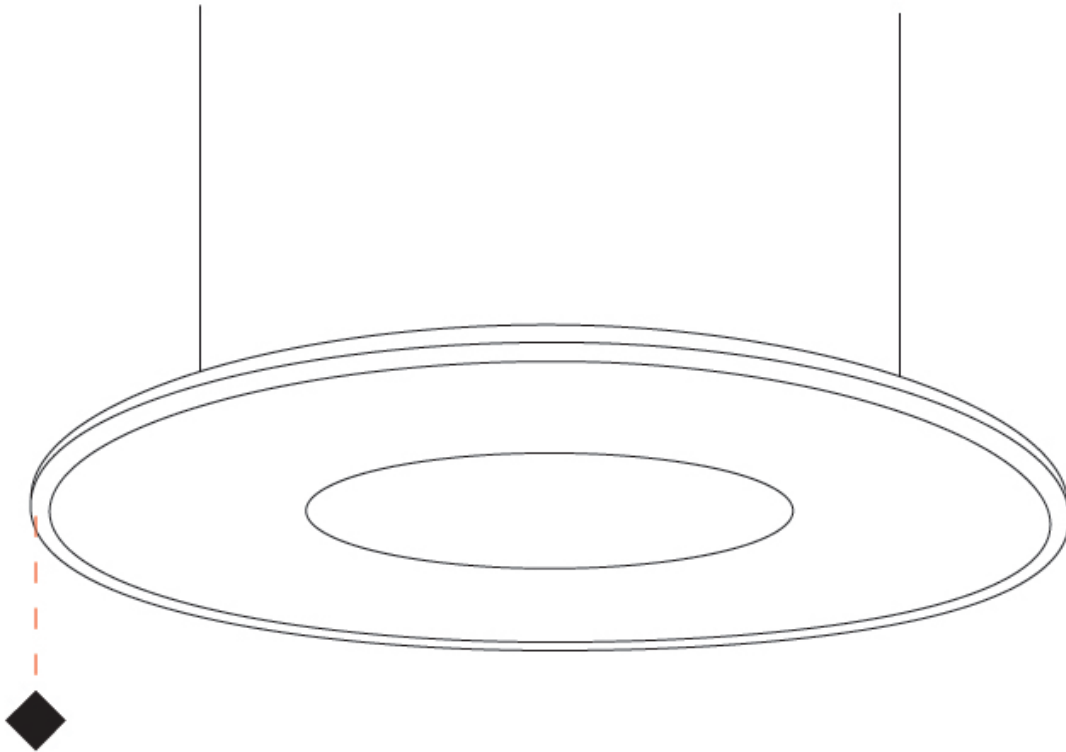

HARMONY RING SUSPENSION

A51066-

PROJECT

TYPE

SPECIFIER

QUANTITY

DATE