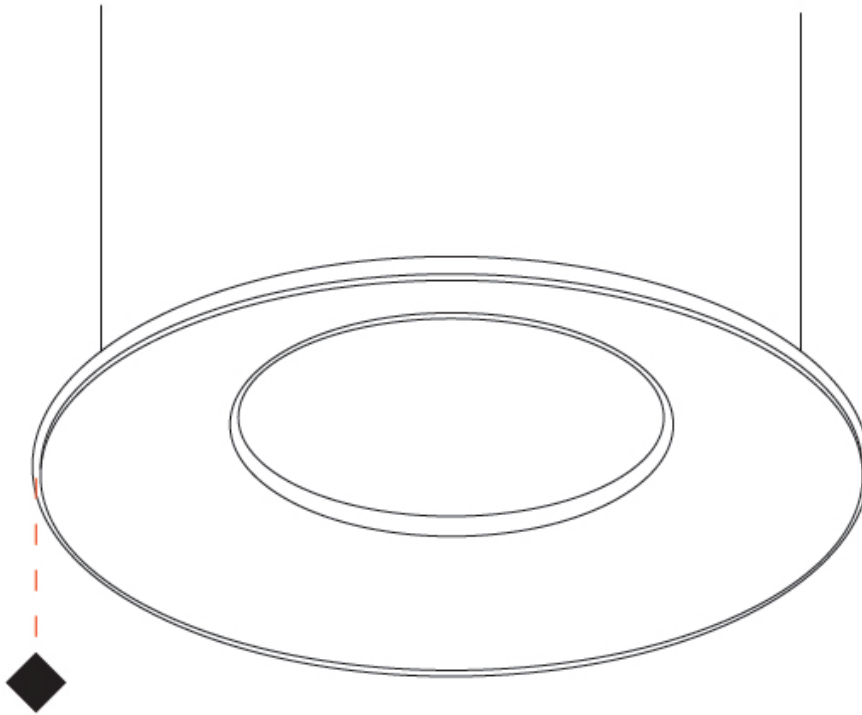

HARMONY RING SUSPENSION

A51067-

PROJECT _____

TYPE _____

SPECIFIER _____

QUANTITY _____

DATE _____