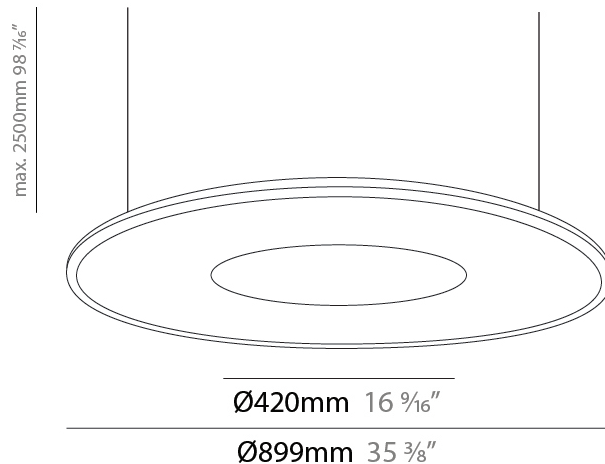

HARMONY RING SUSPENSION

A51065-

base number   Color   Finish   Diffuser
Temperature   Options   Options

1. To build a product code in our configurator select the specify button on the base model # product page
2. To build a manual product code on this datasheet choose from the options listed below in blue font and add the suffix to the base model #

GENERAL

Series: Harmony Ring
Partner: Ivela
Division: Architectural
Installation: Suspension
Product Type: Panels
Mounting Location: Ceiling
Light Distribution: Direct

PHYSICAL

Shape: Round
Diameter (mm): 899
Diameter (in): 35 ³/₈
Height (mm): 19
Height (in): 3/4
Max. Overall Height (mm): 2500
Max. Overall Height (in): 98 ⁷/₁₆
Diffuser: [Opal Polycarbonate](#)
Fixture Finish: [WHI](#) / [BLK](#) / [GLD](#)
Fixture Material: Aluminum

ELECTRICAL

Lamp Type: LED
Input Wattage (W): 56
Dimming: Tri-Mode (Non-Dimming and Phase Dimming (120Vac only) and 0-10V Dimming)
Driver Included: No
Driver Location: Remote
Driver Type: Constant Voltage - Universal
Driver Class: Class 2
Housing: ENCP 5 (ERP) ENCP 8 (SC Power)
Input Voltage (V): 120 - 277
Output Voltage (V): 24

LED

Color Temperature (°K): [2700](#) / [3000](#) / [3500](#) / [4000](#)
Max. Delivered Lumen (lm): 4032 / 4200 / 4325 / 4452
Nominal Lumen (lm): 6720 / 7000 / 7208 / 7420
CRI: >93 CRI
Lamp Life (hrs): 50000

OPTICAL

RATINGS AND CERTIFICATIONS

Certified By: Certified for North American Standards
IP rating: IP20