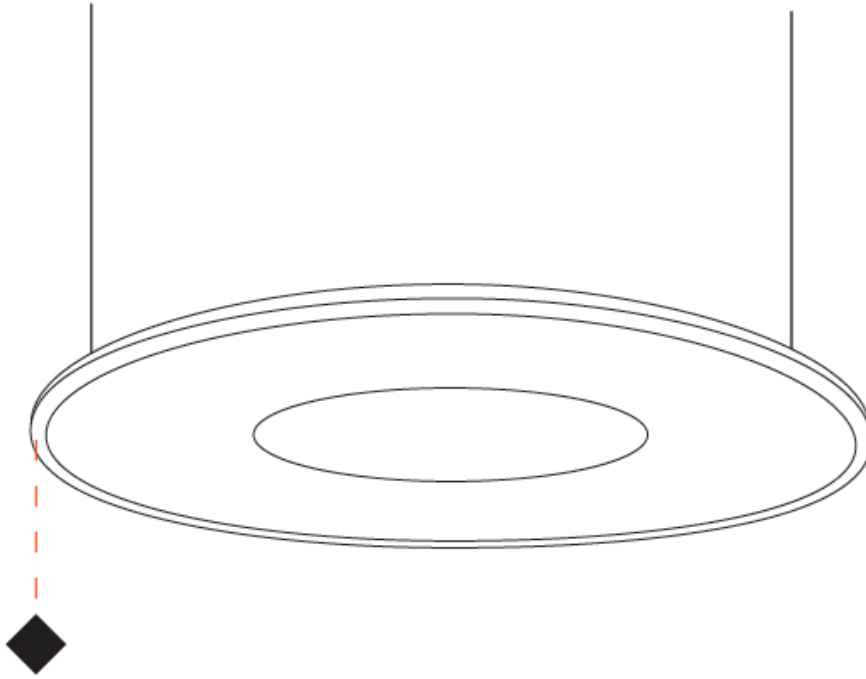

HARMONY RING SUSPENSION

A51064-

PROJECT

TYPE

SPECIFIER

QUANTITY

DATE