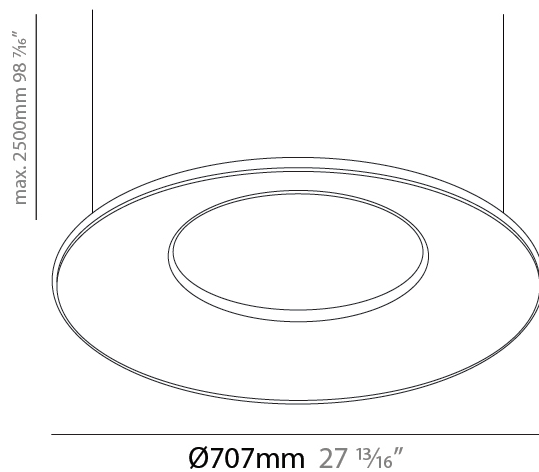

HARMONY RING SUSPENSION

A51067-

base number	Color	Finish	Diffuser
	Temperature	Options	Options

1. To build a product code in our configurator select the specify button on the base model # product page
2. To build a manual product code on this datasheet choose from the options listed below in blue font and add the suffix to the base model #

GENERAL

Series: Harmony Ring
Partner: Ivela
Division: Architectural
Installation: Suspension
Product Type: Panels
Mounting Location: Ceiling
Light Distribution: Direct

PHYSICAL

Shape: Round
Diameter (mm): 707
Diameter (in): 27 ¹³/₁₆
Height (mm): 15
Height (in): 9/16
Max. Overall Height (mm): 2500
Max. Overall Height (in): 98 ⁷/₁₆
Diffuser: PMMA - Opal / Prismatic
Fixture Finish: WHI / BLK / GLD
Fixture Material: Aluminum

ELECTRICAL

Lamp Type: LED
Input Wattage (W): 44
Dimming: Tri-Mode (Non-Dimming and Phase Dimming (120Vac only) and 0-10V Dimming)
Driver Included: No
Driver Location: Remote
Driver Type: Constant Voltage - Universal
Driver Class: Class 2
Housing: ENCP 5 (ERP) ENCP 13 (SC Power)
Input Voltage (V): 120 - 277
Output Voltage (V): 24

LED

Color Temperature (°K): 2700 / 3000 / 3500 / 4000
Max. Delivered Lumen (lm): 3168 / 3300 / 3398 / 3498
Nominal Lumen (lm): 5280 / 5500 / 5663 / 5830
CRI: >93 CRI
Lamp Life (hrs): 50000

OPTICAL

RATINGS AND CERTIFICATIONS

Certified By: Certified for North American Standards
IP rating: IP20