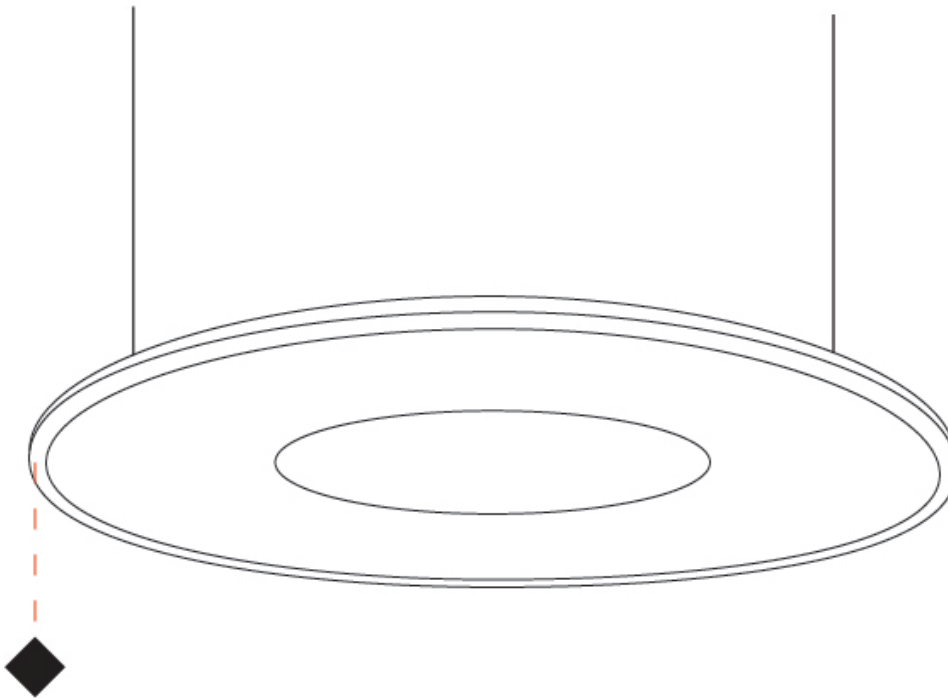

HARMONY RING SUSPENSION

A51065-

PROJECT

TYPE

SPECIFIER

QUANTITY

DATE